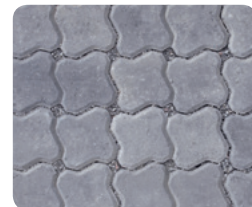

SOLIDS

BLACK

BROWN

DESERT ROSE

PRAIRIE TAN

NATURAL GRAY

Signature Collection

BLACK

BLEU

BRIK

CREME

MOCHA

PATINA

8CM BLENDS (PERMEABLE)

SANDSTONE

SEDONA

IMPORTANT: Pavers with textured surfaces (high and low points) are more susceptible to scuffing. Willow Creek strongly recommends the use of a protective pad between the compactor plate and paver surface. Willow Creek is not responsible for compactor scuffs.